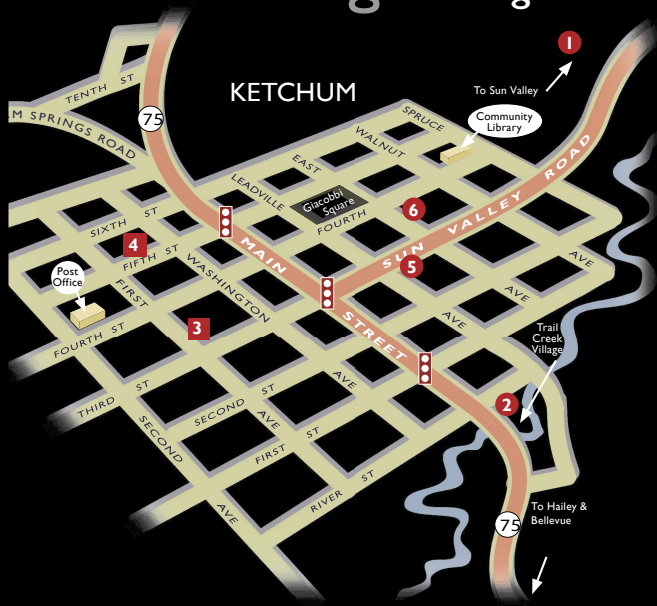

# the guide galleries

- 1 CHRISTINA HEALY
- 2 THE DREAM CATCHER GALLERY
- 3 FRIESEN GALLERY ■
- 4 SUN VALLEY CENTER FOR THE ARTS ■
- 5 TONERI HINK GALLERIES
- 6 ZANTMAN ART GALLERIES

■ Indicates member of the Sun Valley Gallery Association