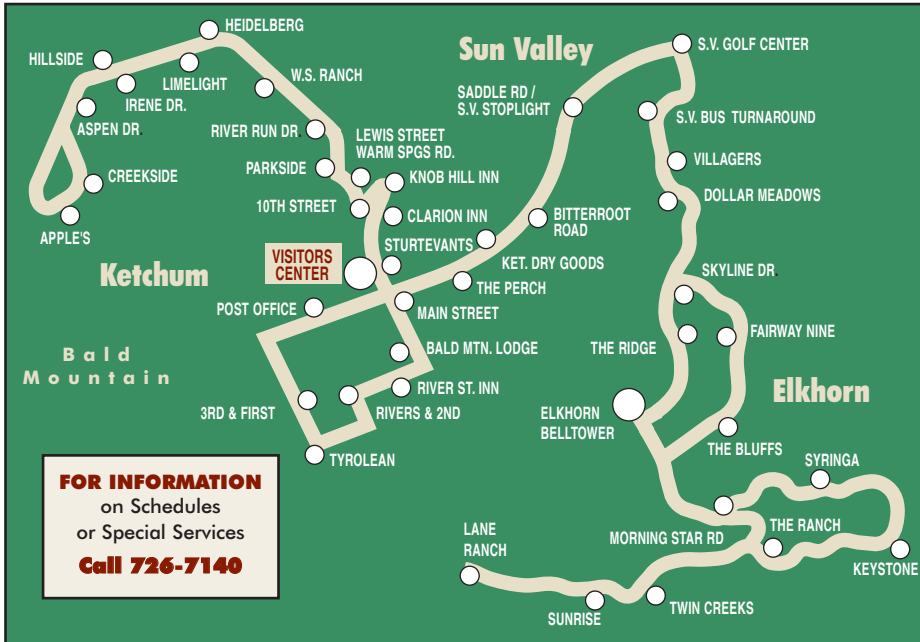

KETCHUM AREA RAPID TRANSIT

FREE BUS SERVICE SUMMER 2002

FOR INFORMATION
on Schedules
or Special Services
Call 726-7140

BUS STOP	#1	#2
SUN VALLEY (to Ketchum)	:00	:30
S.V. Golf Center	:01	:32
Saddle Road	:02	:33
Bitterroot Road	:03	:35
Christiania Lodge	:04	:37
Ketchum Dry Goods	:05	:38
West One Bank	:06	—
Tyrolean Lodge	:07	—
Christophe	:08	—
2nd Ave. and Hwy 75	:09	—
Topaz	:10	—
Kentwood	:11	—

BUS STOP	#1	#2
STURTEVANTS (Warm Springs)	:12	:40
Clarion Inn	:13	:41
Knob Hill Inn	:13	:41
Lewis Street	:14	:42
Park & Ride	:15	:43
River Run Drive	:15	:44
Warm Springs Ranch	:16	:45
Heidelberg	:17	:46
Belmont Drive	:18	:47
Hillside	:18	:48
Sage Road	:19	:49
APPLES BAR AND GRILL	:20	:50
Creekside	:21	:51
Aspen Drive	:22	:52
Irene Street	:23	:53
Limelight	:23	:53
Heidelberg	:24	:54
Warm Springs Ranch	:25	:55
River Run Drive	:26	:56
Park & Ride	:26	:56
Parkside Condos	:27	:57
10th Street	:28	:58
Backwoods Sports	:29	:59
VISITOR CENTER (Thru West Ketchum)	:30	:00
Bald Mt. Lodge	:31	—
Andora Villa	:32	—
Lift Tower Lodge	:33	—
2nd Ave. and Hwy 75	:33	—
Christophe	:34	—
Tyrolean	:35	—
3rd Ave. and 1st Street	:36	—
MAIN STREET (to Sun Valley)	:37	:00
The Perch	:38	:02
Purple Sage	:39	:03
Bitterroot	:40	:05
Sun Valley Light	:42	:06
Sun Valley Golf Course	:43	:07
SUN VALLEY (to Elkhorn)	:45	:08
Dollar Meadows	:46	:09
Dollar Cabin	:48	:11
Sky Line Drive/Village Loop Road	:50	:12
Fairway Nine/Indian Springs	:51	:13
The Bluffs	:52	—
ELKHORN (to SV & Ketchum/Lane Rnch)	:55	:15
Lower Ranch	—	:17
Sunrise	—	:18
Lane Ranch	—	:20
Sunrise	—	:21
Twin Creeks	—	:22
Lower Ranch	—	:23
Morning Star Road	—	:24
ELKHORN (to Sun Valley and Ketchum)	:55	:25
The Ridge	:56	:26
Dollar Cabin	:58	:28
Villagers	:59	:29
SUN VALLEY (to Ketchum)	:00	:30

BUSES RUN EVERY 30 MINUTES - 7:30 AM TO 12 MIDNIGHT